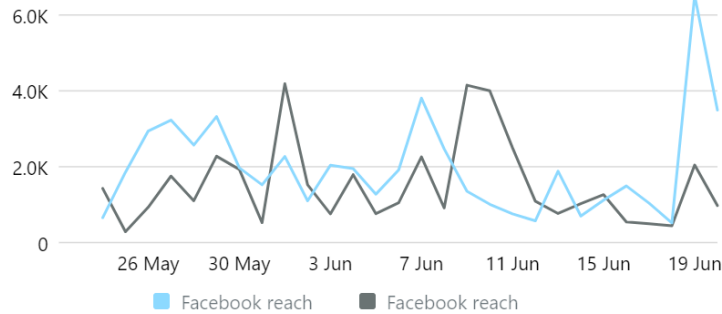

Go Visit Inishowen website visitors Week beginning 29th May 2023 (1,000 per week)

Become a supporter of/subscriber to Go Visit Inishowen 2023-24

Social Media Visitors Week beginning 29th May 2023 (40K + in ONE WEEK on FB/Insta) 6th July reach of 70.2K for 28 days!

Reach

Compare your reach from this period to the previous one.

See more about your content performance

Facebook reach ⓘ

31,942 ↑ 58.2%

Instagram reach ⓘ

921 ↑ 12.9%

Paid reach ⓘ

0.0%

Daily

Cumulative

08:04

44%

Professional dashboard

Performance ⓘ

Followers: 8,008

Last 28 days

Reach

70.2K +187%
from previous 28 days

Interactions

1.3K +12%
from previous 28 days

Net followers

95 +53%
from previous 28 days

3-second video views