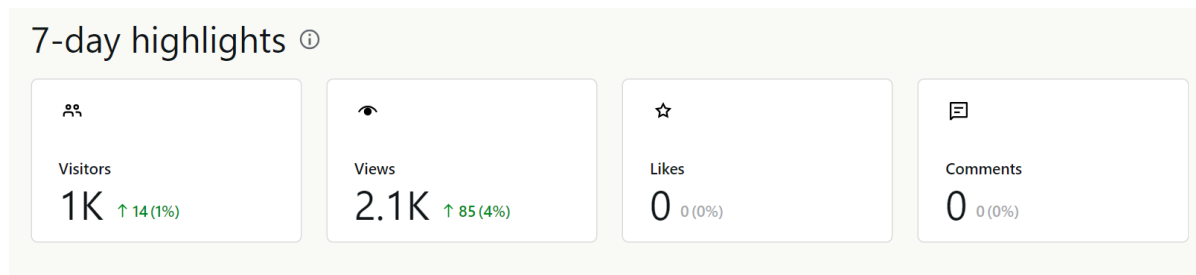

Become a supporter of/subscriber to Go Visit Inishowen 2023-24

		Unlimited sharing of your existing posts (just tag us if you want an extra boost)					
Bronze	Yes	1 posts by our Digital officer who will create content for you and tag you to showcase your business. Limited sharing of your existing posts (just tag us if you want an extra boost)	Yes	Yes (Signposting)	Third of a page	Yes	€150 per year

We do get grant aid toward some of our operating costs. However not 100% of our costs are covered. Choosing to become a supporter/subscriber to Go Visit Inishowen is not only a great opportunity to promote & showcase your business but is also a great support to our organisation.

Go Visit Inishowen website visitors Week beginning 29th May 2023 (1,000 per week)